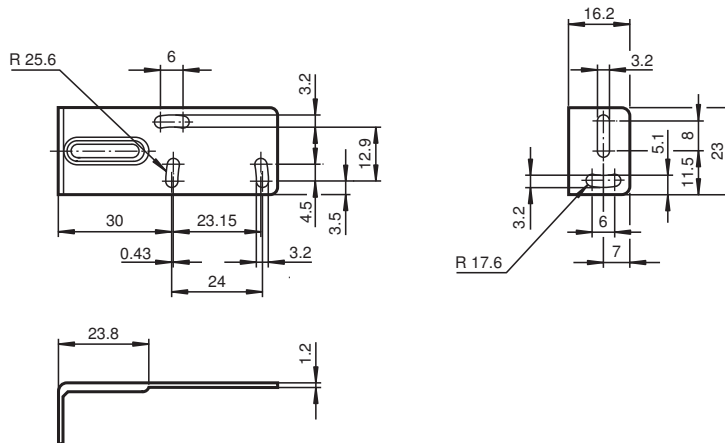

Mounting aid

OMH-ML7-01

- Mounting bracket
- Simple and fast mounting

Mounting aid for ML7 and ML8 series, Mounting bracket

Dimensions

Technical Data

Mechanical specifications	
Material	Stainless steel
Mass	approx. 15 g
Mounting	Mounting accessories included
Suitable series	
Series	ML7 ML8