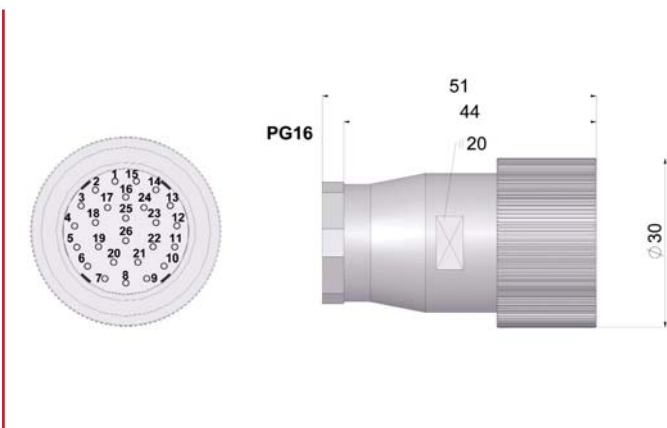

90.9526

90.9537

PROFIBUS CONNECTORS

90.9552

90.9553

90.9554

DEVICENET/CANOPEN CONNECTORS

90.9550

90.9551