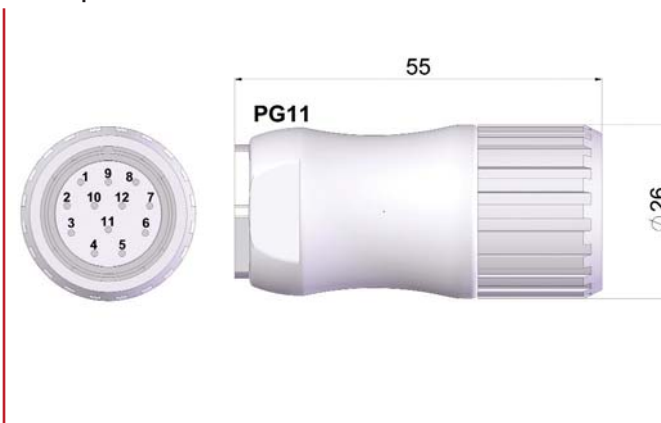

CONNECTORS

90.9504
DIN 43650

90.9507
Militar 7p.

90.95008
M12 8p.

90.9510
Militar 10p.

90.9512
M23 12p.

90.9589
SUB-D 9p.

90.9516
M23 16p.