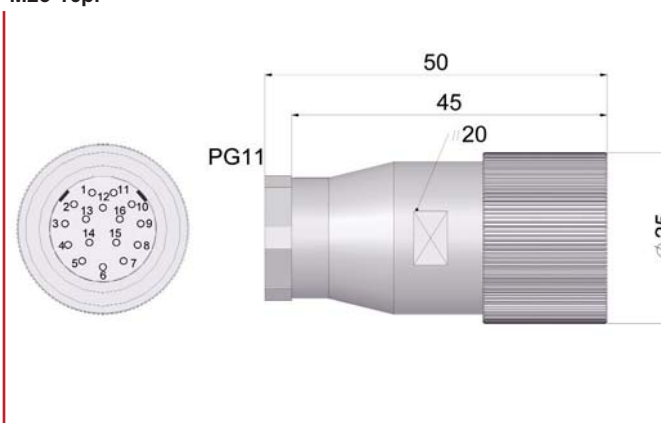

CONNECTORS

90.9504
DIN 43650

90.9507
Militar 7p.

90.95008
M12 8p.

90.9510
Militar 10p.

90.9512
M23 12p.

90.9589
SUB-D 9p.

90.9516
M23 16p.