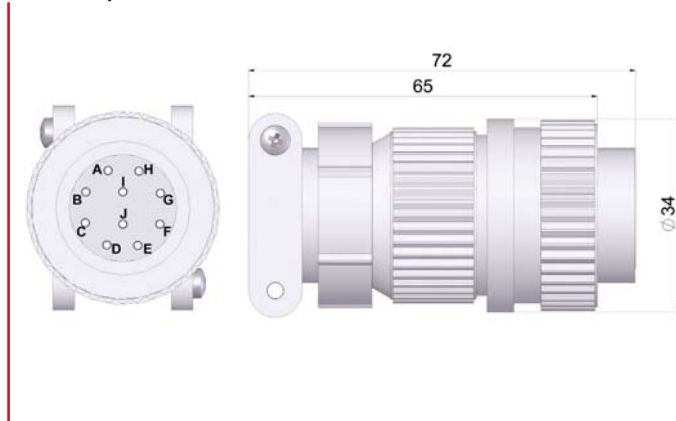

CONNECTORS

90.9504
DIN 43650

90.9507
Militar 7p.

90.95008
M12 8p.

90.9510
Militar 10p.

90.9512
M23 12p.

90.9589
SUB-D 9p.

90.9516
M23 16p.