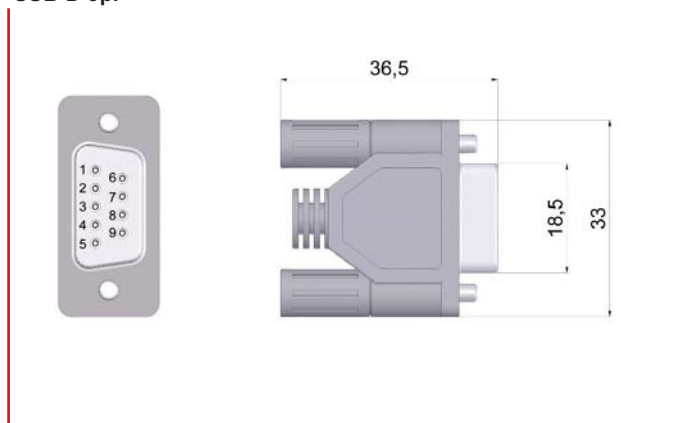

CONNECTORS

90.9504
DIN 43650

90.9507
Militar 7p.

90.95008
M12 8p.

90.9510
Militar 10p.

90.9512
M23 12p.

90.9589
SUB-D 9p.

90.9516
M23 16p.