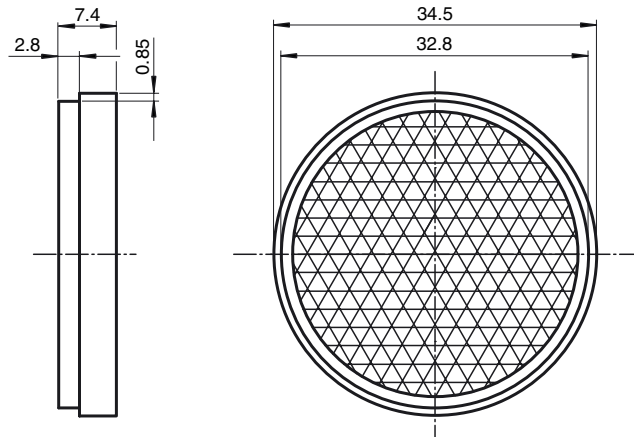

Model Number

REF-A35

Reflector, round \varnothing 35 mm, self-adhesive

Features

- Self-adhesive for simple installation

Dimensions

Technical data

General specifications

Construction type circular

Ambient conditions

Ambient temperature -20 ... 85 °C (-4 ... 185 °F)

Mechanical specifications

Material PMMA/ABS

Dimensions Diameter: 35 mm

Mounting self-adhesive