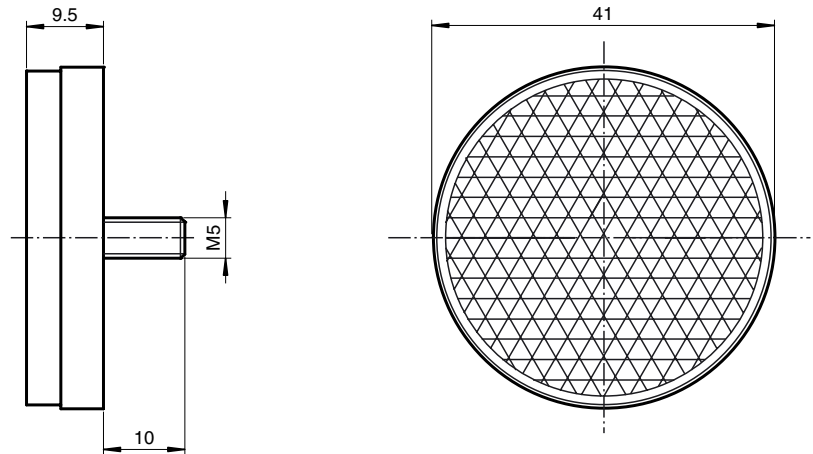

Dimensions

Model Number

REF-S42

Reflector, round \varnothing 42 mm, screw fixing
M5

Features

- Screw mounting for simple installation

Technical data

General specifications

Construction type	circular
-------------------	----------

Ambient conditions

Ambient temperature	-20 ... 85 °C (-4 ... 185 °F)
---------------------	-------------------------------

Mechanical specifications

Material	PMMA/ABS
Dimensions	Diameter: 42 mm
Mounting	screw fixing