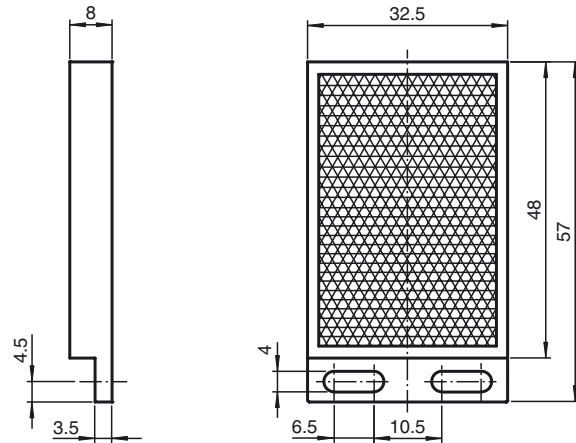

Dimensions

Model Number

REF-H48

Reflector, rectangular 32.5 mm x 57 mm, mounting holes, fixing strap

Features

- Mounting holes for simple installation

Technical data

General specifications

Construction type rectangular

Ambient conditions

Ambient temperature -20 ... 60 °C (-4 ... 140 °F)

Mechanical specifications

Material PMMA/ABS

Dimensions 32.5 mm x 57 mm x 8 mm

Mounting mounting holes