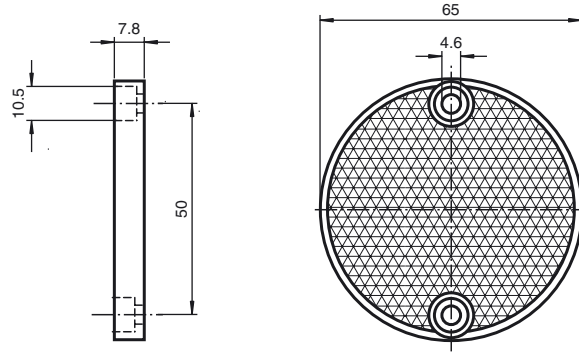

## Dimensions

### Model Number

**REF-C65**

Reflector, round  $\varnothing$  65 mm, mounting holes

### Mechanical specifications

Material PMMA/ABS

Dimensions Diameter: 65 mm

Mounting mounting hole