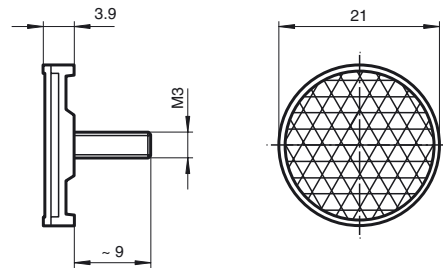

### Model Number

**REF-MS21**

Reflector with Micro-structure, round  $\varnothing$  21 mm, screw fixing M3

### Dimensions

#### Mechanical specifications

Material PMMA/ABS

Dimensions Diameter: 21 mm

Mounting screw fixing