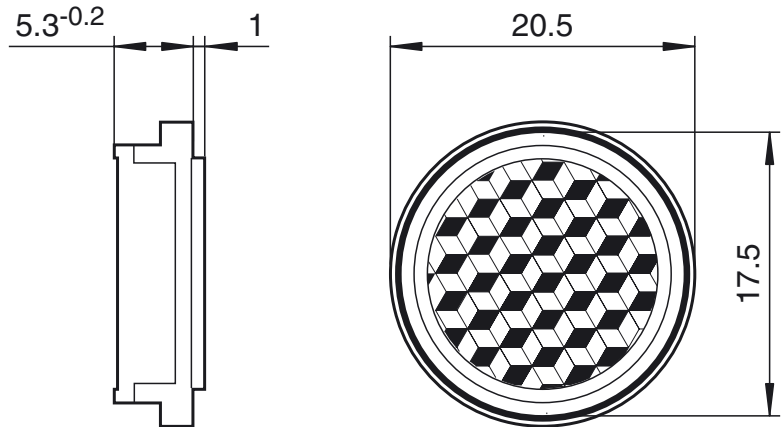

Dimensions

Model Number

REF-A17

Reflector, round \varnothing 20.5 mm, self-adhesive

Features

- Self-adhesive for simple installation

Technical data

General specifications

Construction type circular

Ambient conditions

Ambient temperature -20 ... 85 °C (-4 ... 185 °F)

Mechanical specifications

Material PMMA/ABS

Dimensions Diameter: 20.5 mm

Mounting self-adhesive